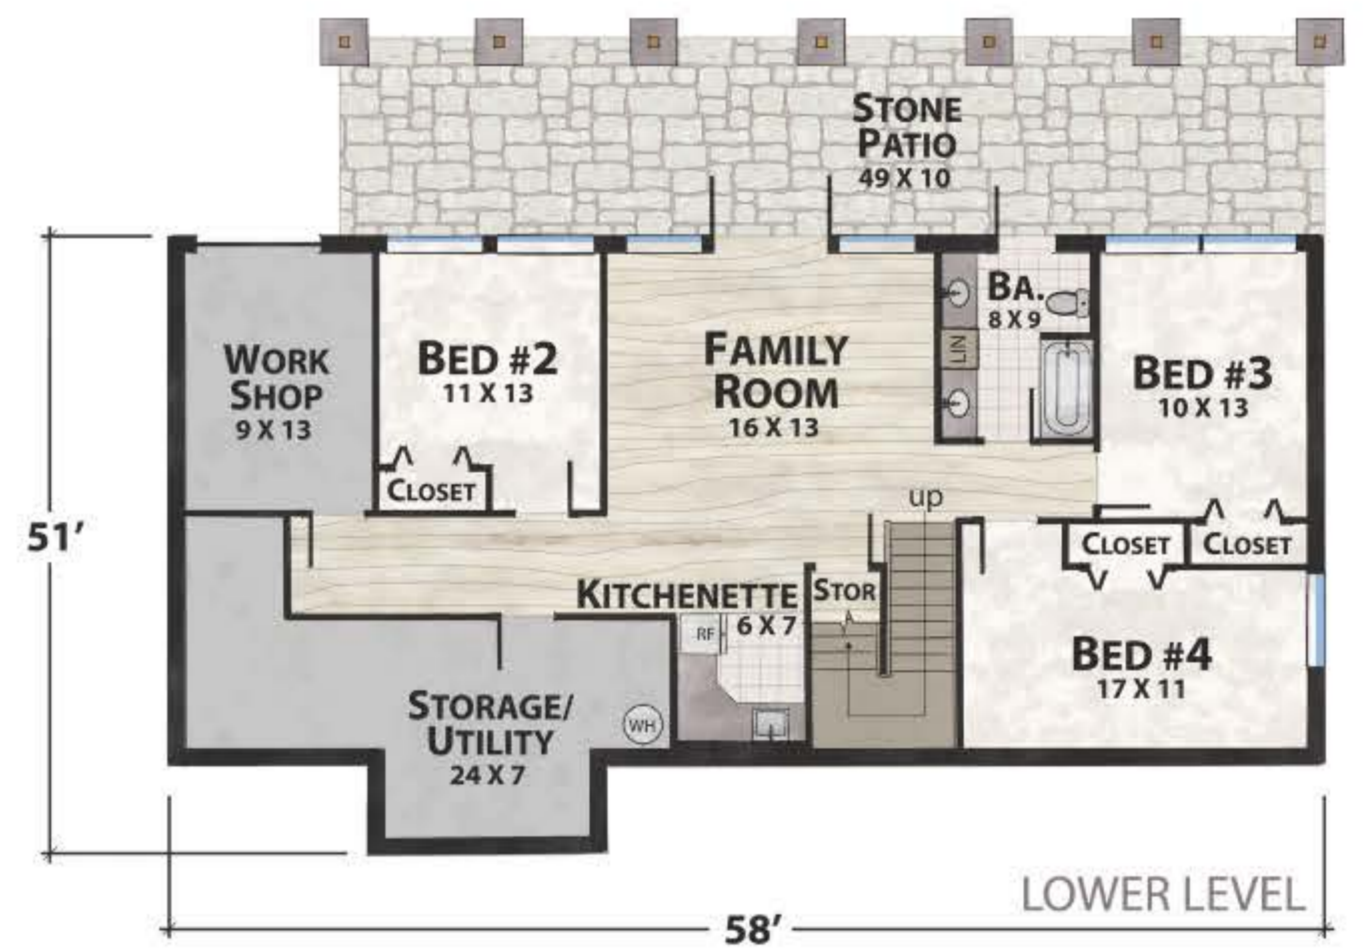

The Cottonwood Camp

natural element homes

The Modern Mountain Collection

1-800-970-2224

Plan Info:

Bedrooms 4
 Baths 3
 Half Baths 0

Square Footage:

Heated:
 1601 First Floor
 1180 Lower Floor

Total: 2781

Unheated:
 563 Porches/Decks
 632 Garage
 146 Workshop
 275 Storage

FRONT

RIGHT

REAR

LEFT

Plan customization is included with your home plan purchase. Why not make it PERFECT?

natural element homes